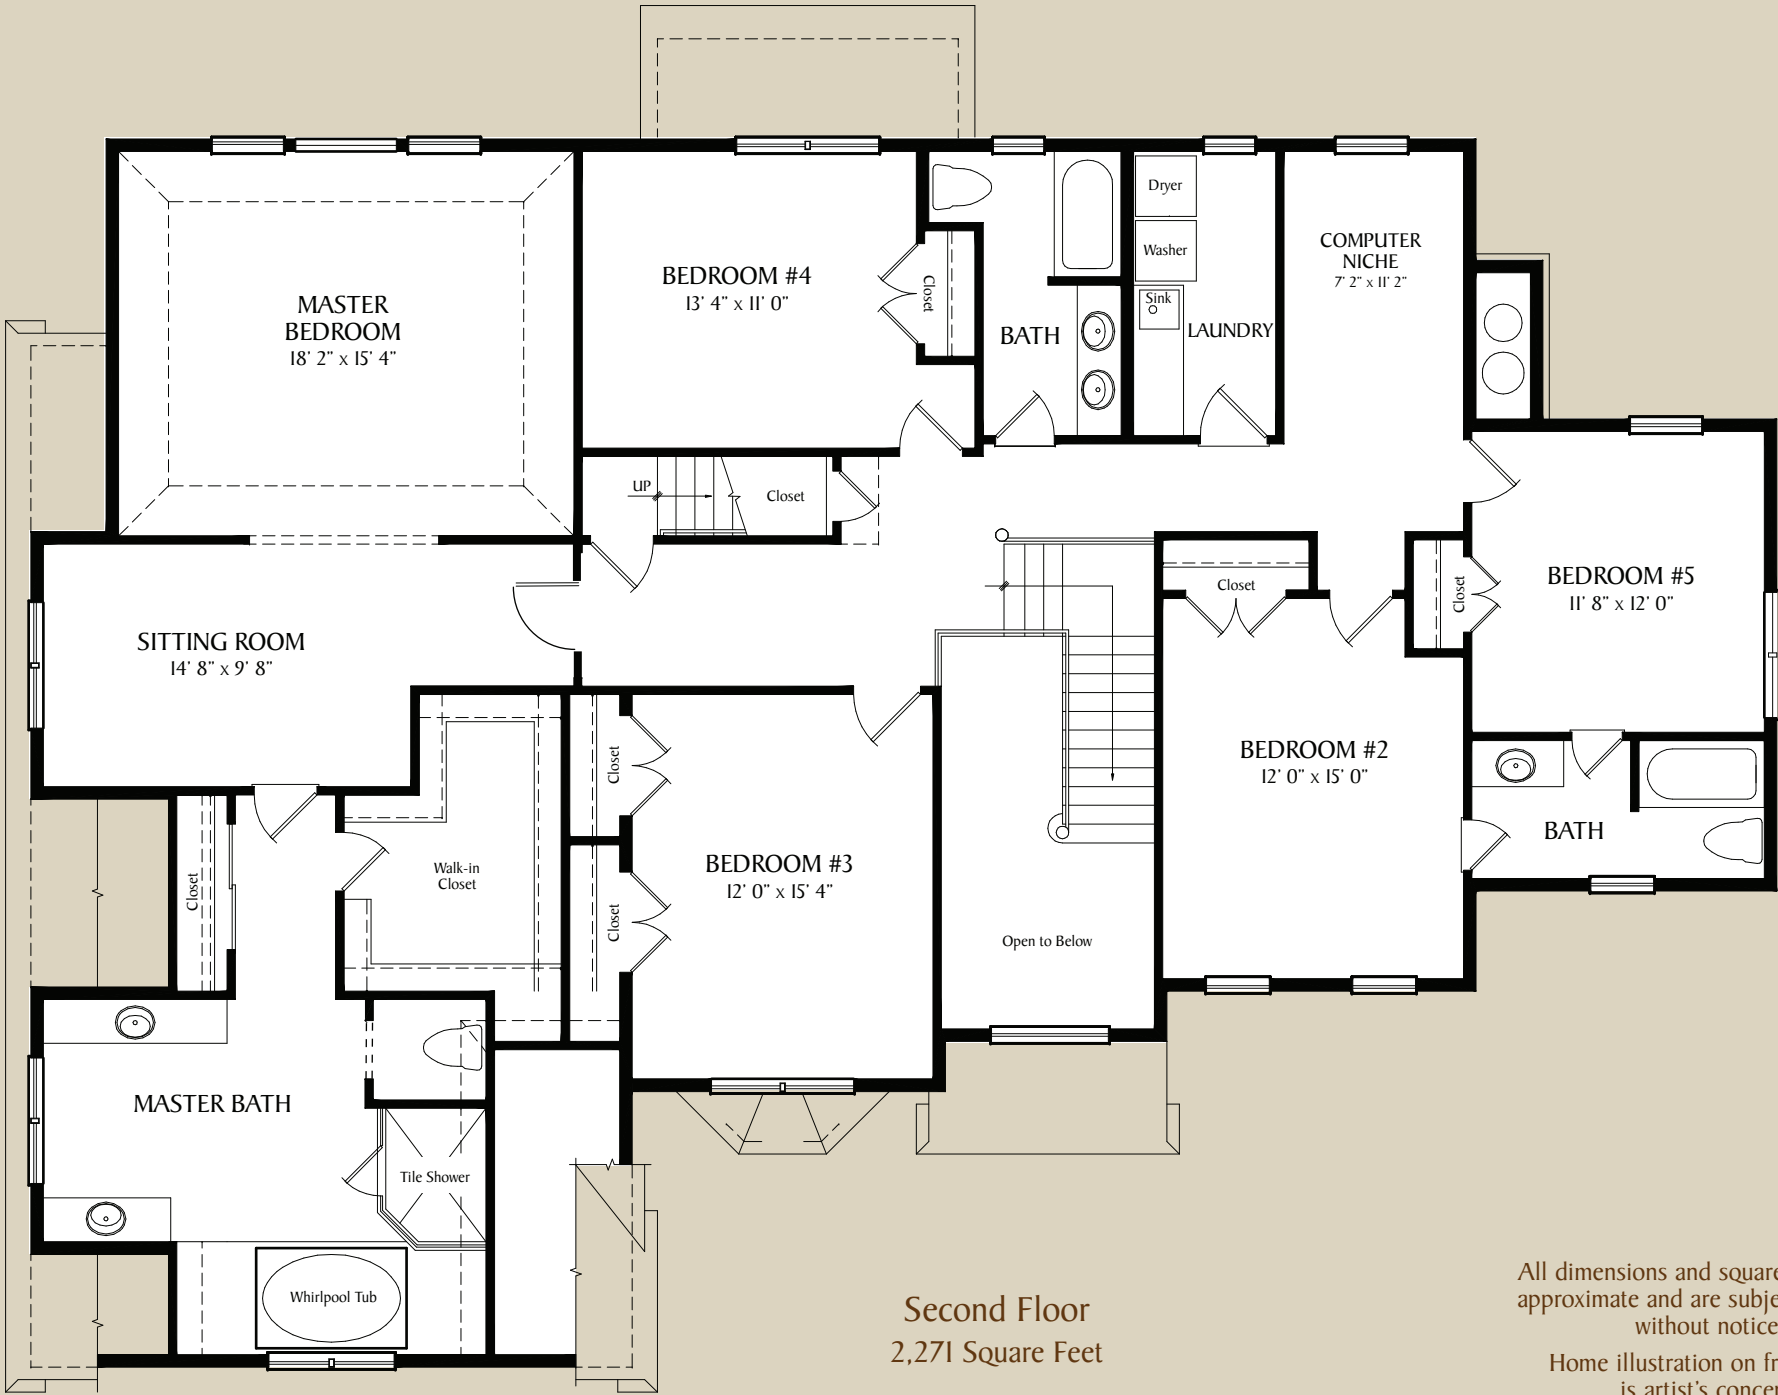

# The Belvidere

4,171 Square Feet  
 5 Bedrooms  
 4 Bathrooms  
 3-Car Garage

First Floor  
 1,900 Square Feet

Second Floor  
 2,271 Square Feet

All dimensions and square footage are approximate and are subject to change without notice.  
 Home illustration on front cover is artist's concept.