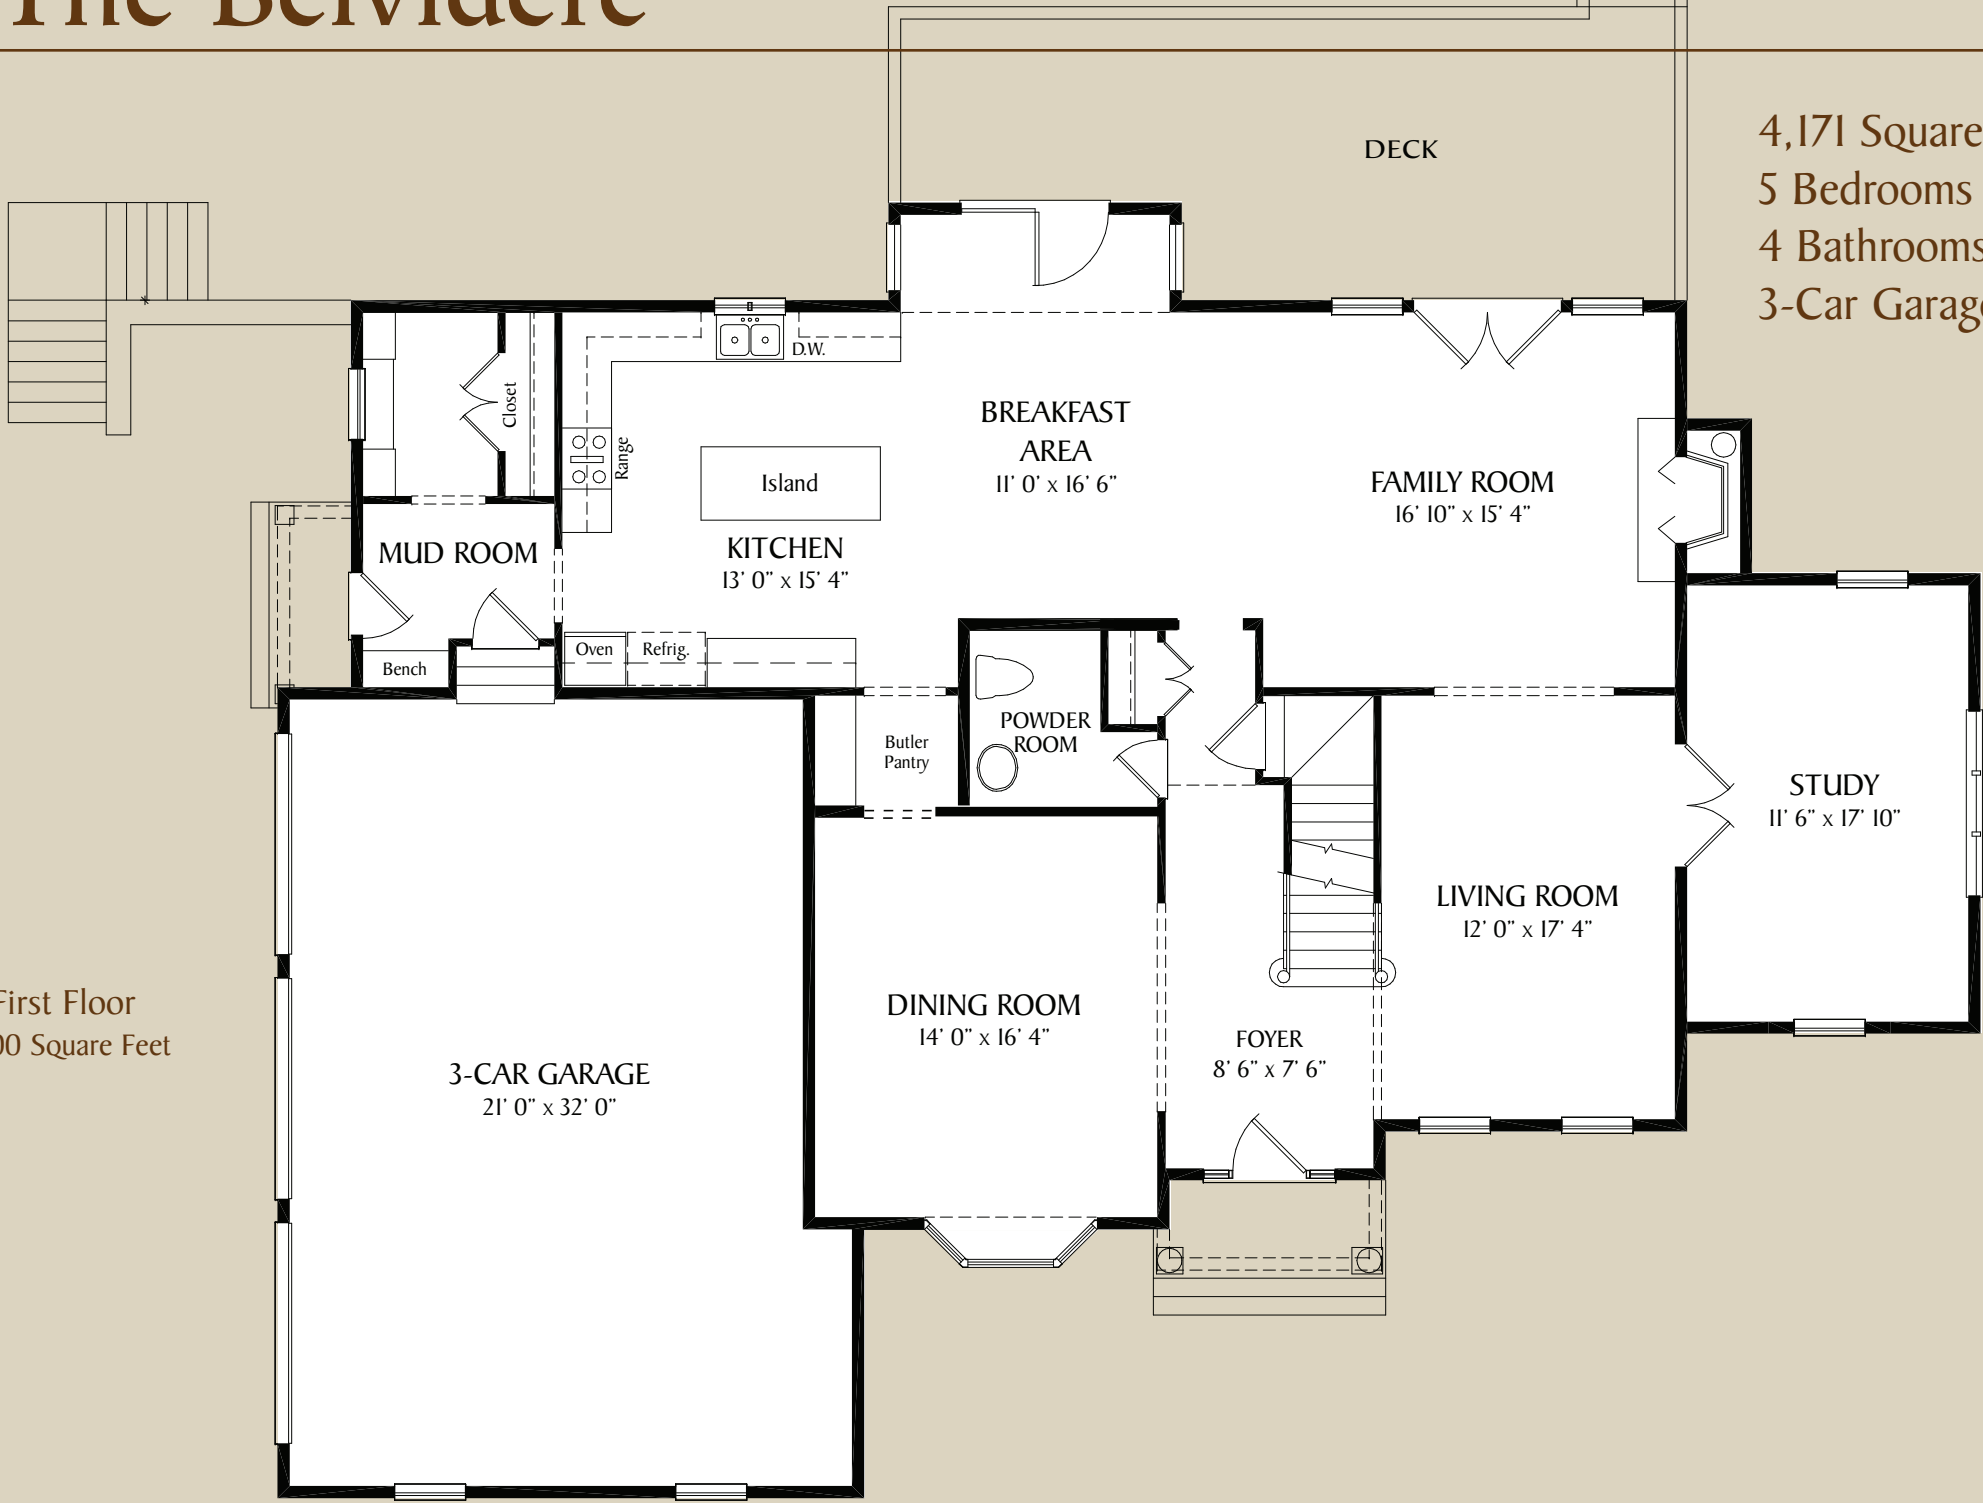

# The Belvidere

4,171 Square Feet  
 5 Bedrooms  
 4 Bathrooms  
 3-Car Garage

First Floor  
 1,900 Square Feet

Second Floor  
 2,271 Square Feet

All dimensions and square footage are approximate and are subject to change without notice.  
 Home illustration on front cover is artist's concept.