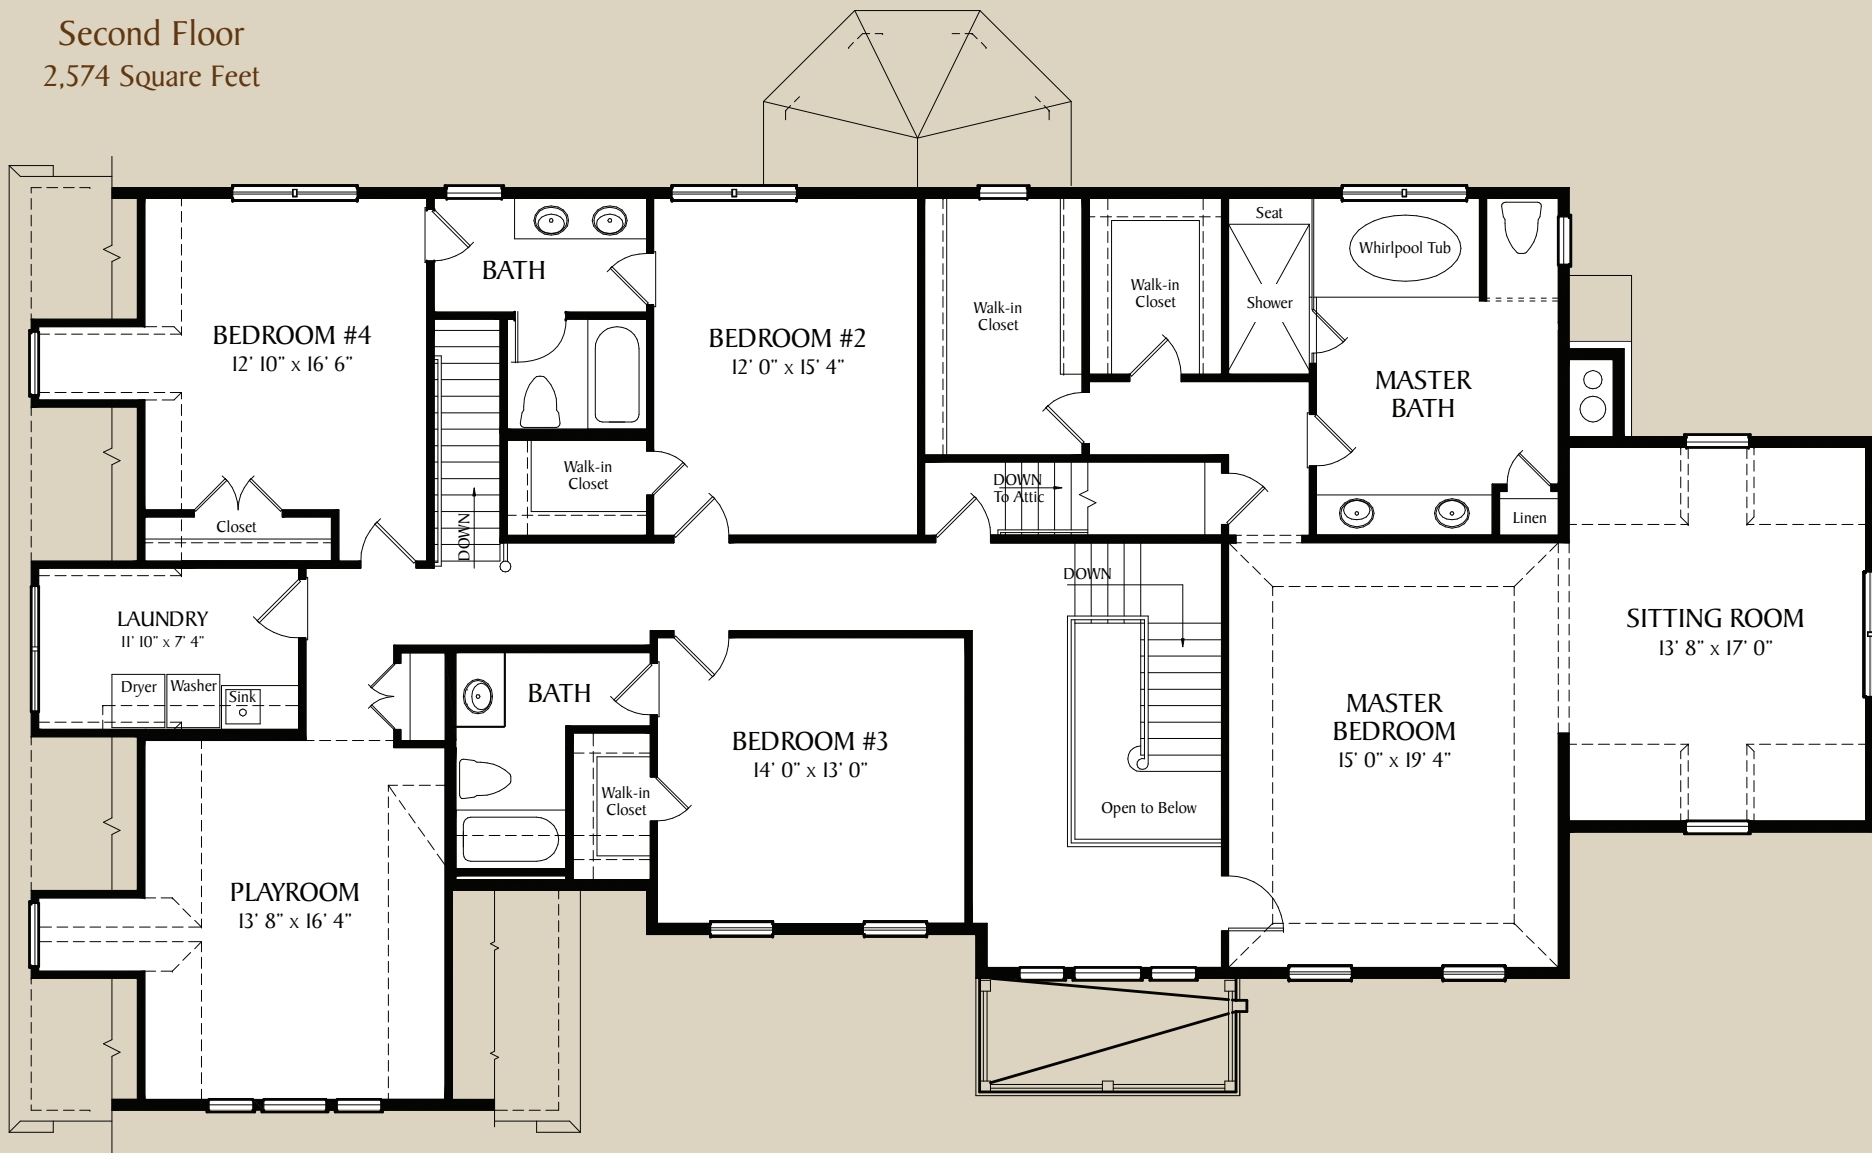

# The Chrystenah

4,732 Square Feet  
4 Bedrooms  
3.5 Bathrooms  
3-Car Garage

First Floor  
2,158 Square Feet

Second Floor  
2,574 Square Feet

All dimensions and square footage are approximate and are subject to change without notice.

Home illustration on front cover is artist's concept.