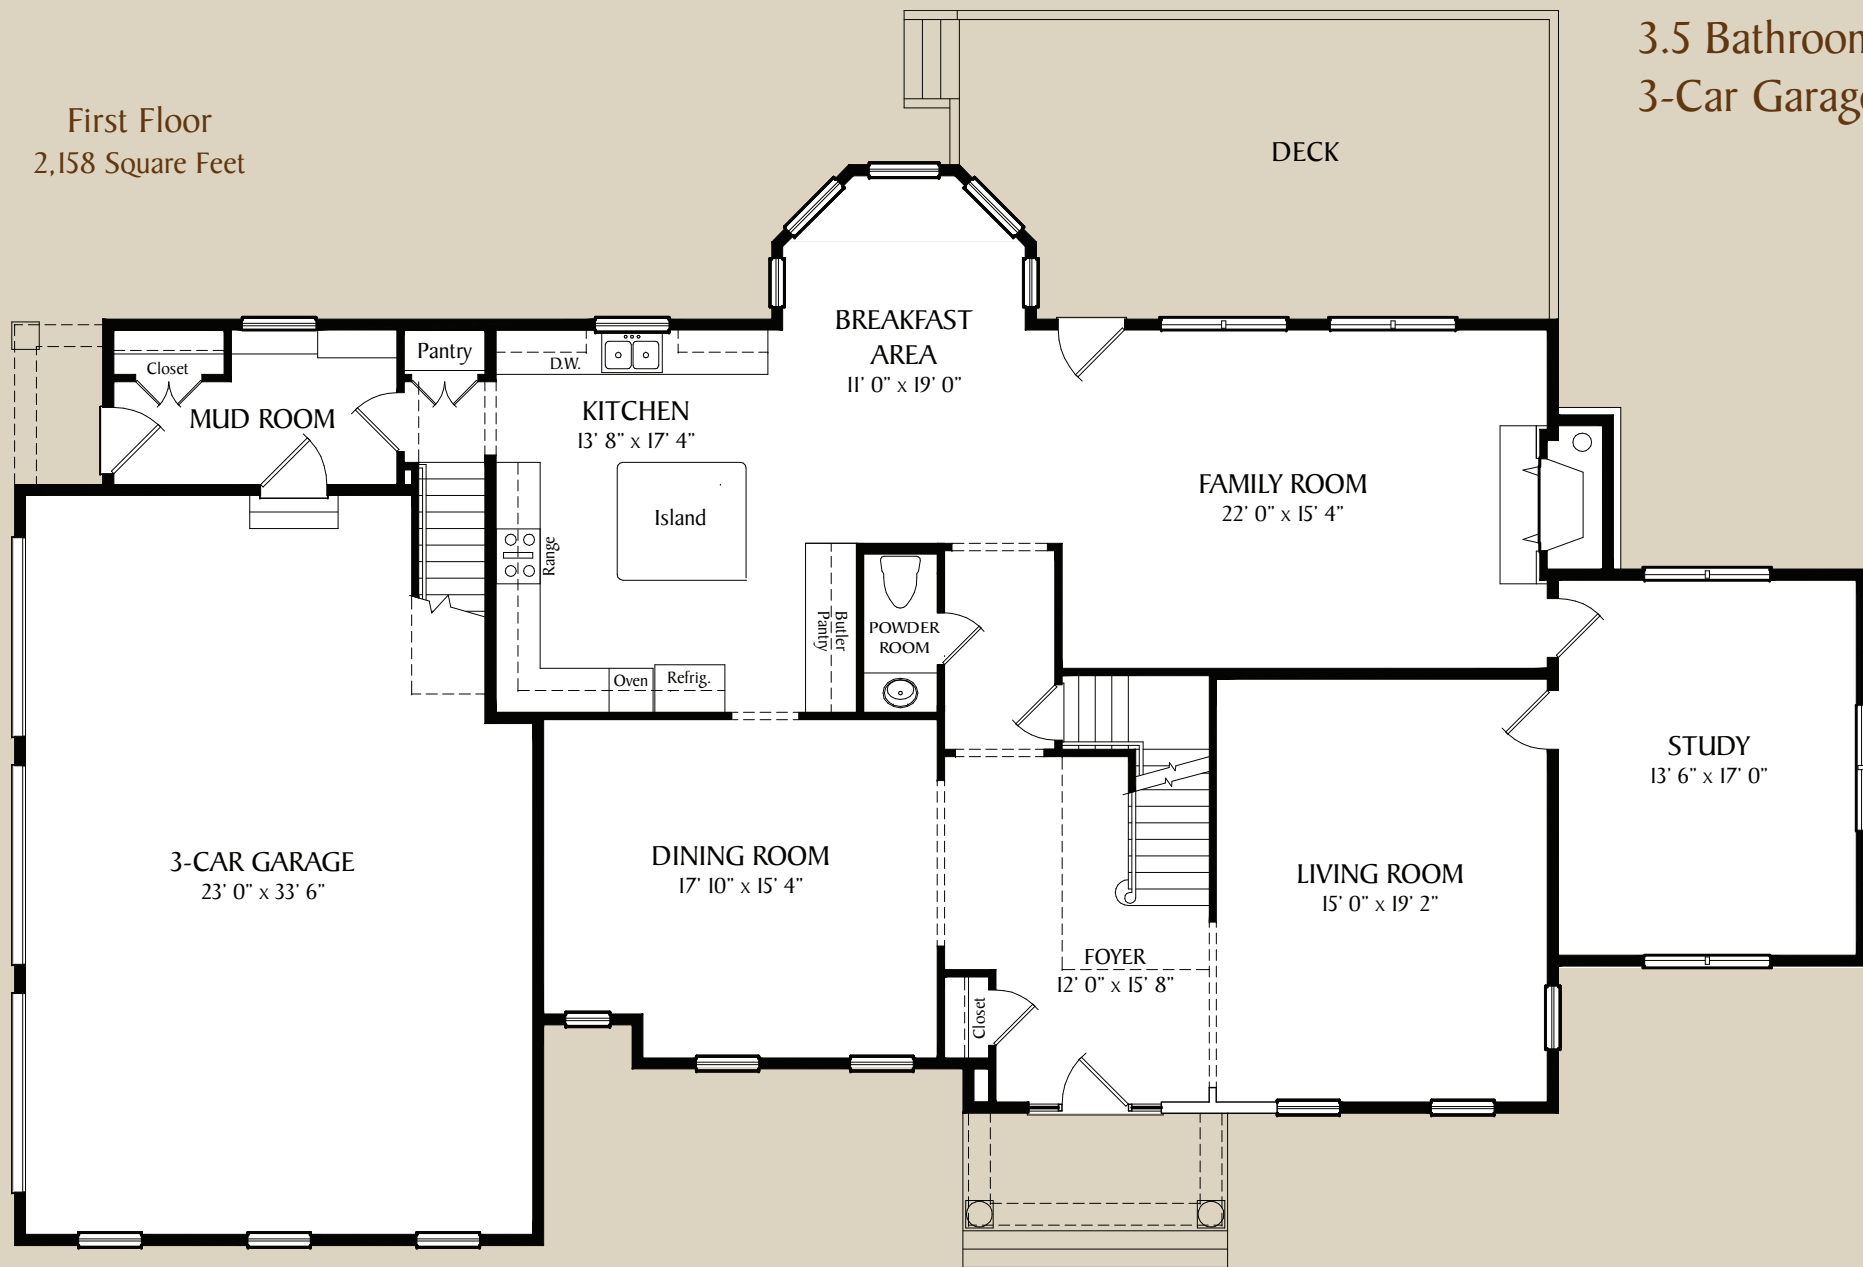

# The Chrystenah

4,732 Square Feet  
4 Bedrooms  
3.5 Bathrooms  
3-Car Garage

First Floor  
2,158 Square Feet

Second Floor  
2,574 Square Feet

All dimensions and square footage are approximate and are subject to change without notice.

Home illustration on front cover is artist's concept.