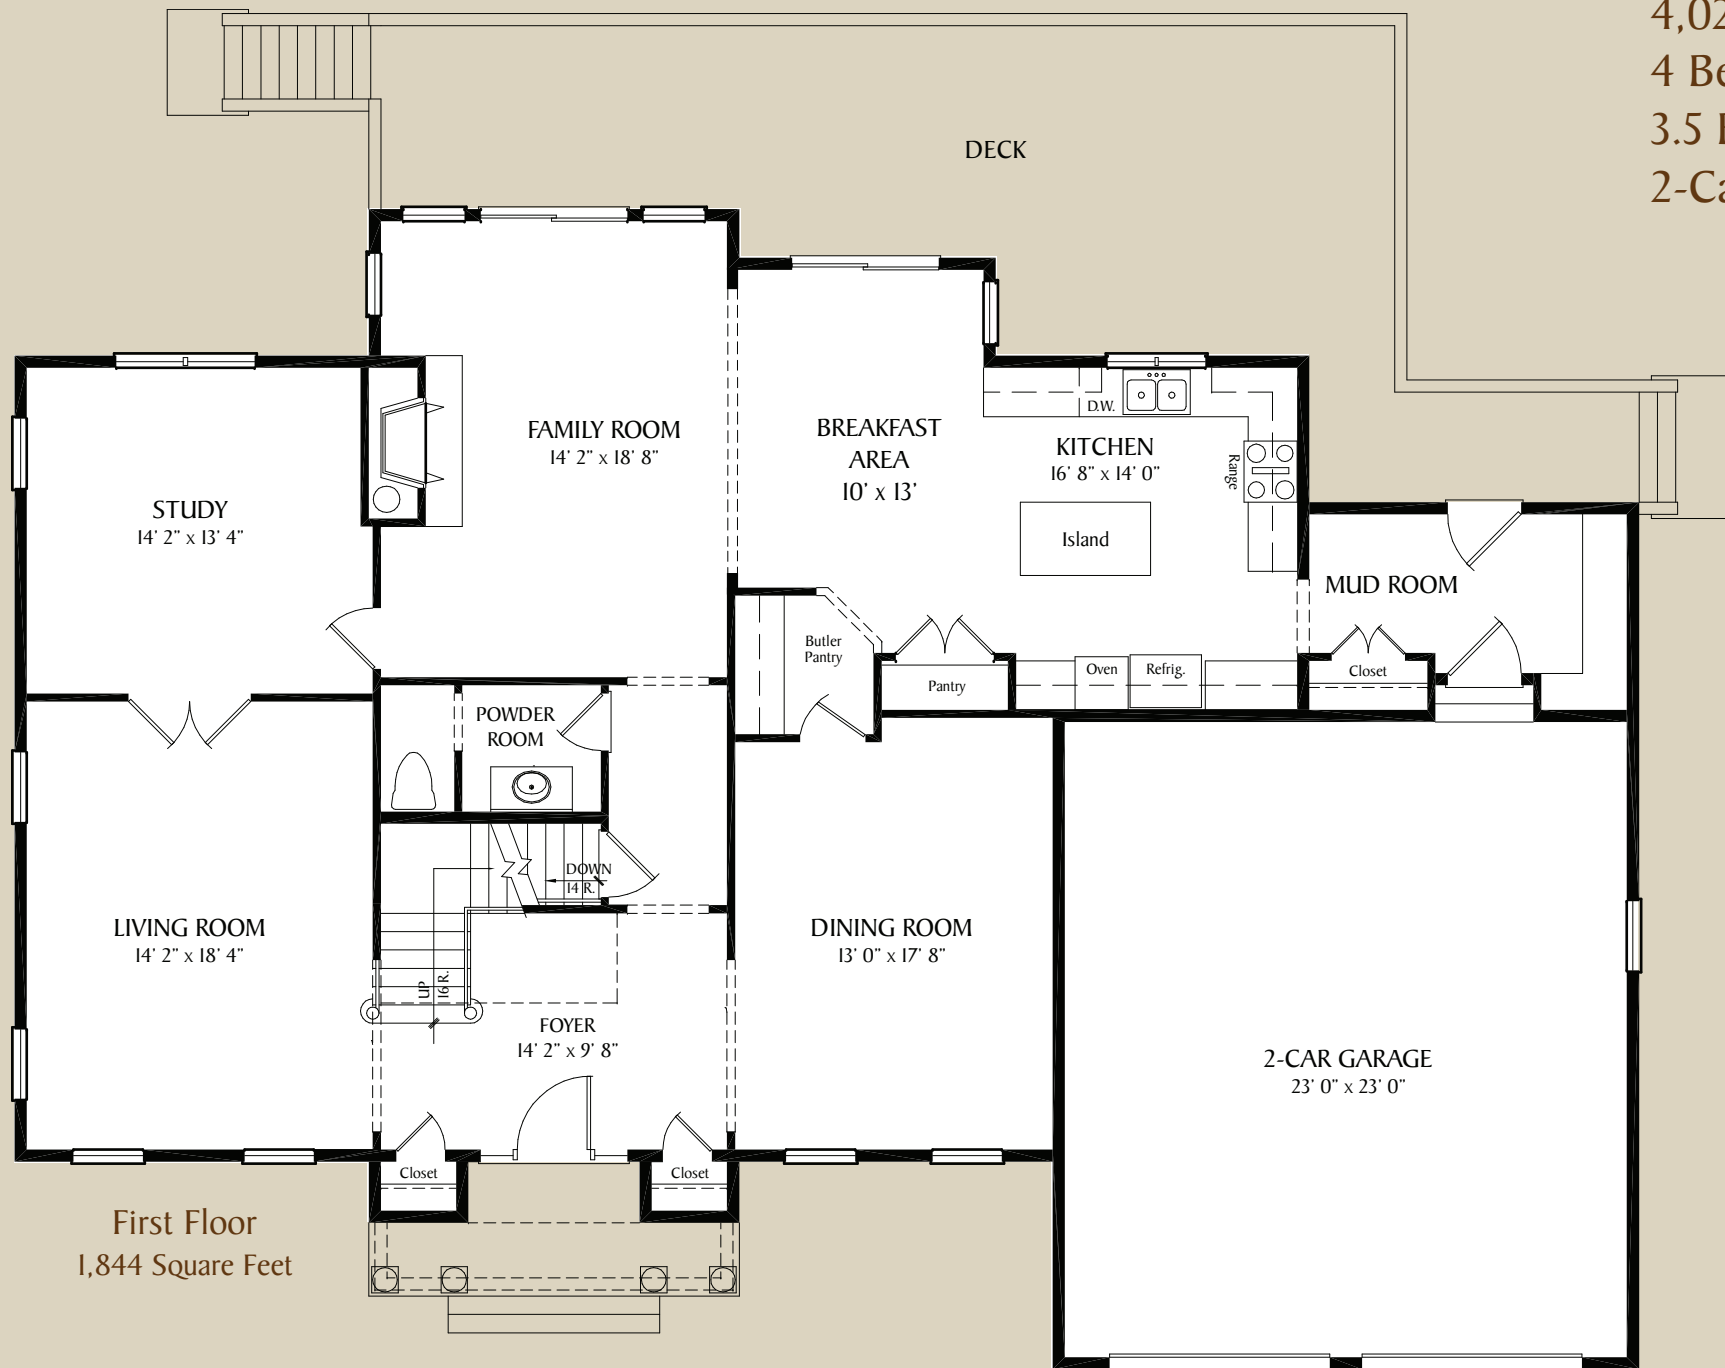

# The Parthina

4,023 Square Feet  
4 Bedrooms  
3.5 Bathrooms  
2-Car Garage

All dimensions and square footage are approximate and are subject to change without notice.

Home illustration on front cover is artist's concept.